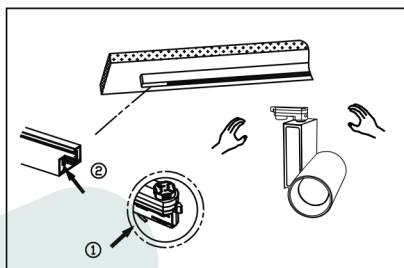

SCHEDA TECNICA

KOSOON®

Features :

- The appearance is simple and elegant.
- Suitable for installation on double track.
- It makes use of the COB light source with secondary optical design, which ensures greater precision.
- Ideal for home, ufficio, stores, bars, restaurants, etc.

Product Image:

Technical Drawing :

1 Fix the rails to the ceiling

2 Mount the track light on the track

3 Adjust the knob to the number corresponding

4 After finishing assembly, rotate to the desired position and turn on