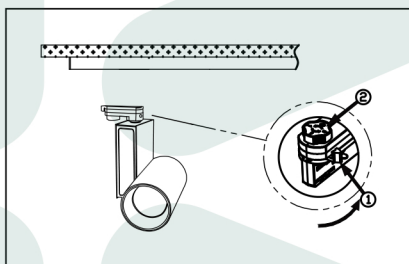

SCHEDA TECNICA

KOSOON®

Features :

- The appearance is simple and elegant.
- Suitable for installation on double track.
- It makes use of the COB light source with secondary optical design, which ensures greater precision.
- Ideal for home, ufficio, stores, bars, restaurants, etc.

Product Image:

Technical Drawing :

1 Fix the rails to the ceiling

2 Mount the track light on the track

3 Adjust the knob to the number corresponding

4 After finishing assembly, rotate to the desired position and turn on